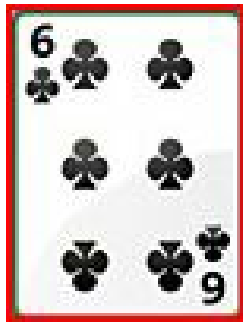

Castle Green - Enchanted Wave 17

King Charles III - 14.11.1948

Mayan Kin 210: White Lunar Dog

I polarize in order to love

Stabilizing loyalty

I seal the process of heart

With the lunar tone of challenge

I am guided by the power of spirit

Spectral Storm
Richard Prior

Crystal Sun

Cosmic Dragon
Isabella Rossellini

Time Tunnel
The Atari Alliance

The central graphic is a circular emblem with a multi-colored rainbow border. Inside the border, the text "Time Tunnel" is written in a large, bold, black font at the top, and "The Atari Alliance" is written at the bottom. A central square is divided into green and red halves, with a white and black yin-yang symbol at its base. Surrounding this central square is a ring of small, colorful icons. Four larger circular icons are positioned around the central square: a white square with a green cross at the top, a blue square with a white circle on the left, a red square with a white circle on the right, and a yellow square with a white circle at the bottom. Each of these four squares is surrounded by four smaller, identical icons. Four inset images are placed around the central emblem: a Hindu deity (Goddess) in the top-left, a Star Wars character (Darth Vader) in the top-right, a sphinx in the bottom-left, and Chewbacca in the bottom-right. A small yin-yang symbol is also visible near the bottom center of the emblem.