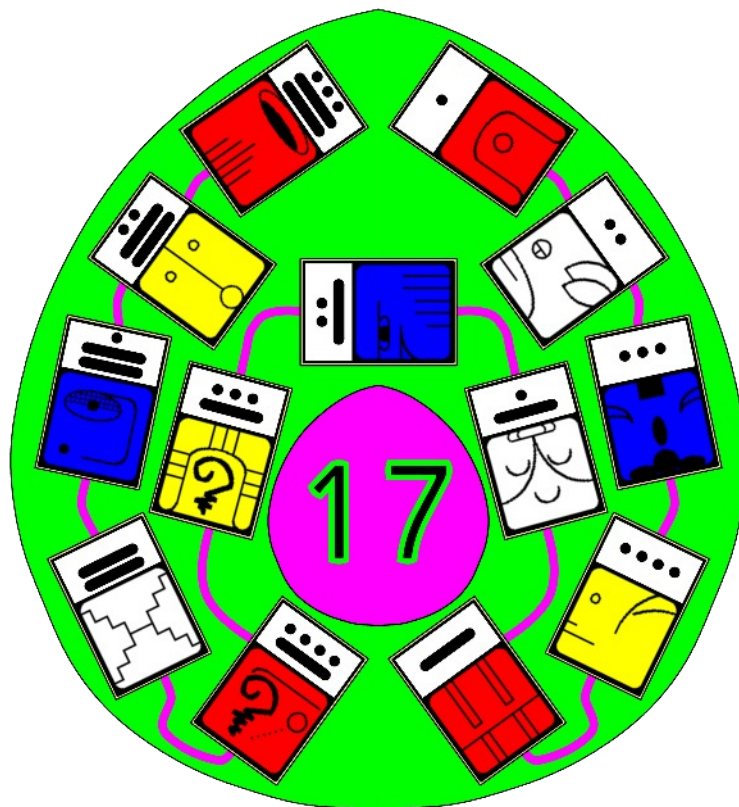

Resonant Eagle
Mark Hamil
Mel Gibson
Michael Jordan

Usain Bolt

Galactic Warrior
Bernard Summer
Noel Gallagher

Solar Earth

Planetary Mirror

Spectral Storm
Richard Prior

Crystal Sun

Cosmic Dragon
Isabella Rossellini