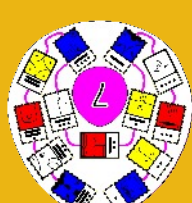

Spectral Storm
Richard Prior

Crystal Sun

Cosmic Dragon
Isabella Rossellini

Time Tunnel
The Atari Alliance

The central graphic is a circular emblem with a multi-colored rainbow border. Inside the border, the text "Time Tunnel" is written in a large, bold, black font at the top, and "The Atari Alliance" is written at the bottom. A central square is divided into green and red halves, with a white and black yin-yang symbol at its base. Surrounding this central square is a ring of small, colorful icons. Four larger circular icons are positioned around the central square: a white square with a green cross at the top, a blue square with a white circle on the left, a red square with a white circle on the right, and a yellow square with a white circle at the bottom. Each of these four squares is surrounded by four smaller, identical icons. Four inset images are placed around the central emblem: a Hindu deity (Goddess) in the top-left, a Star Wars character (Darth Vader) in the top-right, a sphinx in the bottom-left, and Chewbacca in the bottom-right. A small yin-yang symbol is also visible near the bottom center of the emblem.